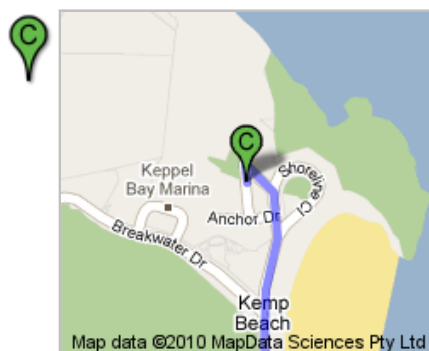

**Directions to Freedom Fast Cats**

Pier One John Howes Drive Rosslyn Bay, Yeppoon QLD 4703, Australia - (07) 4933 6888

**39.6 km – about 42 mins**

Start your journey at the Dreamtime Cultural Centre in North Rockhampton

total 0.0 km

Great Keppel Island Security Car Park  
 422 Yeppoon Emu Park Rd, Kemp Beach QLD 4703, Australia - (07) 4933 6670

5. Head **northwest** on **Scenic Hwy** toward **Vin E Jones Memorial Dr**

go 5 m  
 total 5 m

6. Take the 1st **right** onto **Vin E Jones Memorial Dr**  
 About 2 mins

go 800 m  
 total 800 m

7. Take the 3rd **left** to stay on **Vin E Jones Memorial Dr**

go 110 m  
 total 900 m

 8. Sharp left at John Howes Dr  
Destination will be on the right

go 47 m  
total 1.0 km

Map data ©2010 MapData Sciences Pty Ltd

Total: **1.0 km** – about **2 mins**

Freedom Fast Cats

Pier One John Howes Drive Rosslyn Bay, Yeppoon QLD 4703, Australia - (07)  
4933 6888

These directions are for planning purposes only. You may find that construction projects, traffic, weather, or other events may cause conditions to differ from the map results, and you should plan your route accordingly. You must obey all signs or notices regarding your route.