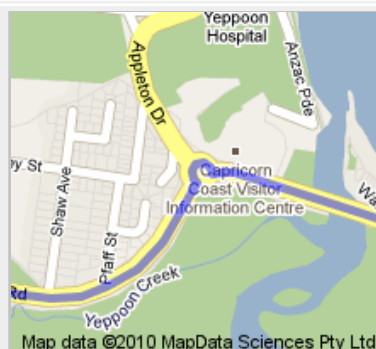

go 3.9 km
total 32.4 km

4. At the roundabout, take the **2nd** exit onto **Scenic Hwy**
Destination will be on the right
About 10 mins